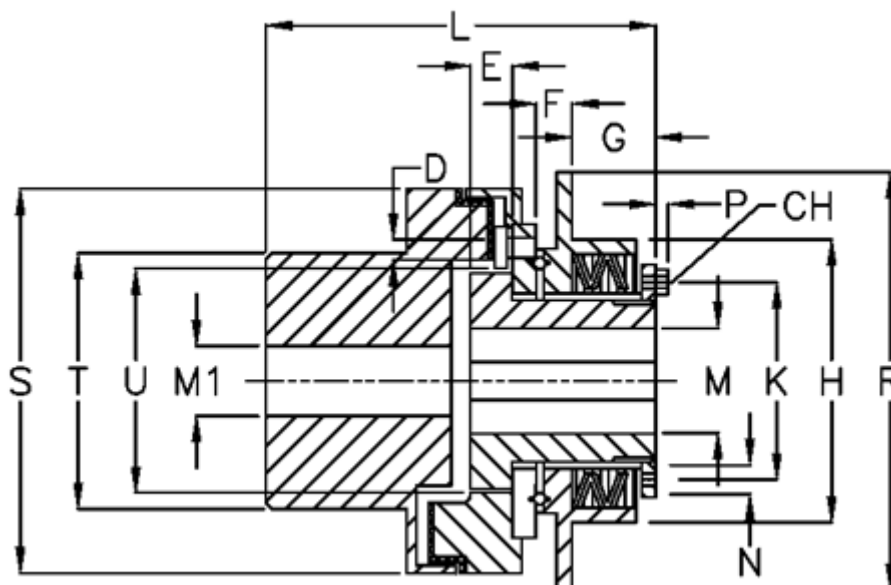

Article number: 46953532

Description: Safeguard mini G 35 M

Measures

D	= 6xM6	L	= 132.0	U	= 66
Disc spring mounting	= 3x1M	M1 max	= 50		
Disc spring version	= M - medium	M max	= 35		
E	= 17.0	M min	= 14		
F	= 7.0	P	= 4.0		
G	= 29.0	R	= 120		
H	= 88	S	= 112		
K	= 70	T	= 79		